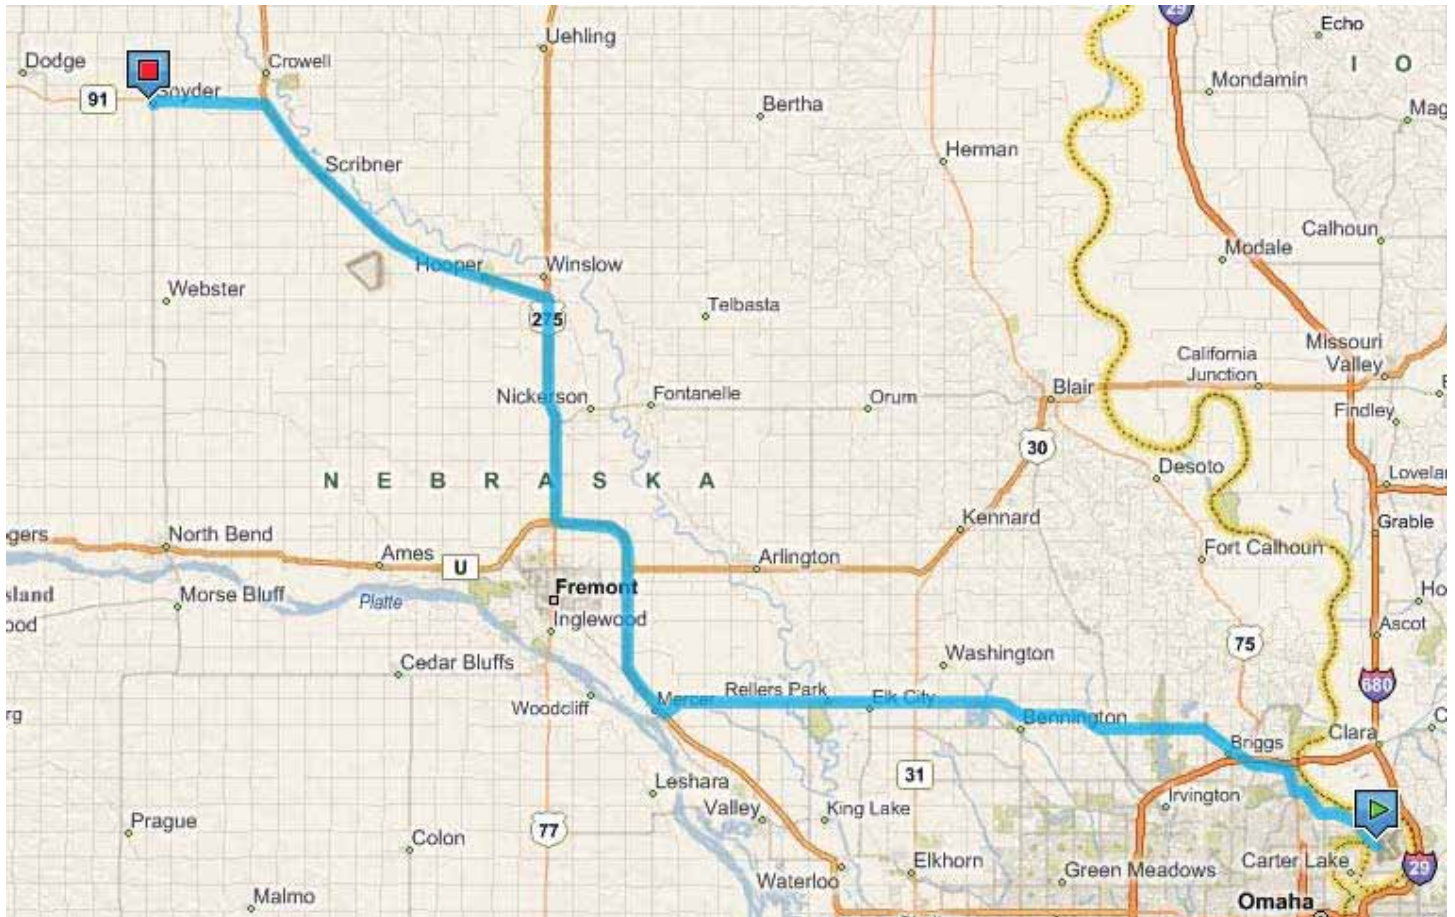

# Directions from Epply Airfield in Omaha, NE to the Snyder, NE Plant

1. Turn right onto Abbott Drive 1.5 mi
2. Keep straight onto John J Pershing Drive 1.8 mi
3. Turn left onto Craig Avenue 0.4 mi
4. Turn right onto US-75 / N 30th Street 1.0 mi
5. Turn left to stay on US-75 / Historic Davenport Street / McKinley Street North 1.0 mi
6. Keep straight onto SR-36 West / McKinley Street 23.5 mi
7. Take ramp right and follow signs for US-275 West
8. Take US-275 West and US-77 North / US-275 North to Snyder, Nebraska 36.0 mi
9. Arrive at Snyder, NE
10. Smeal Plant is on the West edge of Snyder.